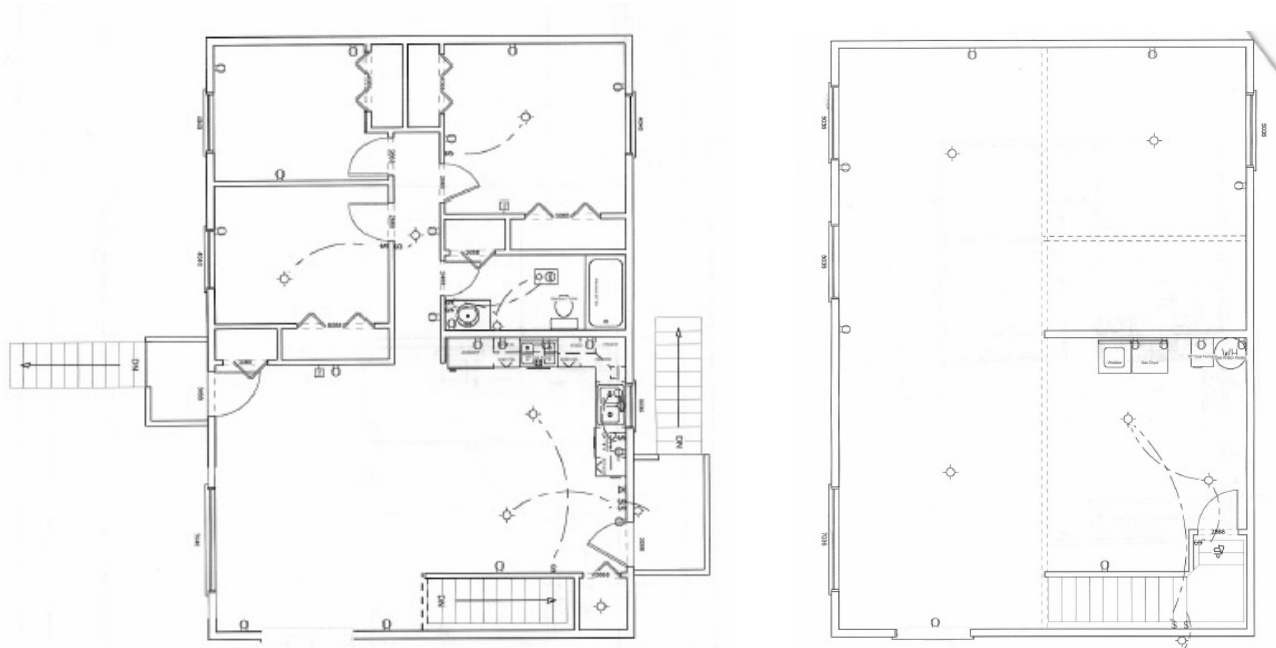

## Spruce

2240 Sq. Ft.

Bedrooms: 3

Bathrooms: 1

Contact Joe Cassidy at

3161 E. Palmer-Wasilla Hwy Ste #1

Wasilla, AK 99654

Office: 907/352-9341